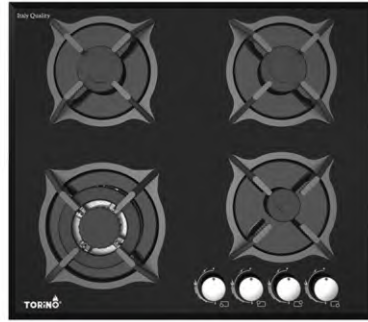

TG 402 Size 62 x 52 cm
Gas burner 4
Color Tempered Black glass