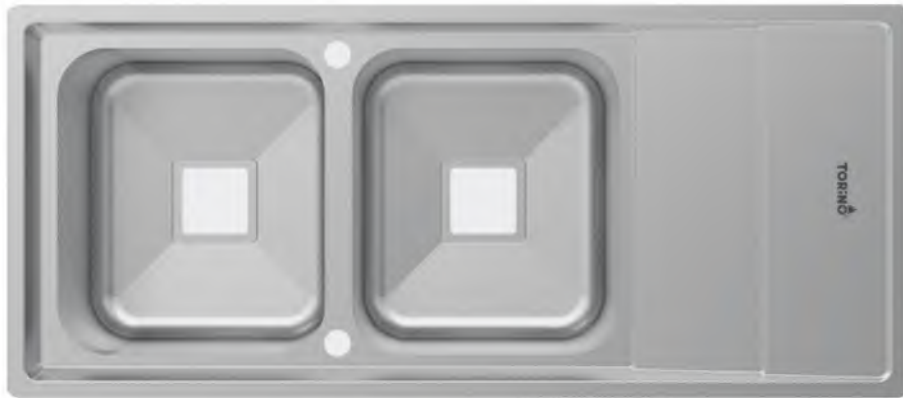

## TS - S2

Size	116x 52 cm
Installation	In-side
Surface	Satin
Bowl depth	20 cm

T = 0.8 mm

T = 1 mm

**Ketrowa**