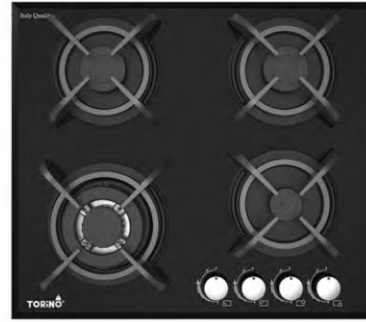

### **TG 529 Gold**

Size	88 x 52 cm
Gas burner	5
Color	Tempered Black & Gold glass

**NEW DESIGN**

**TG 401** Size 62 x 52 cm  
Gas burner 4  
Color Tempered Black glass

**TG 402** Size 62 x 52 cm  
Gas burner 4  
Color Tempered Black glass