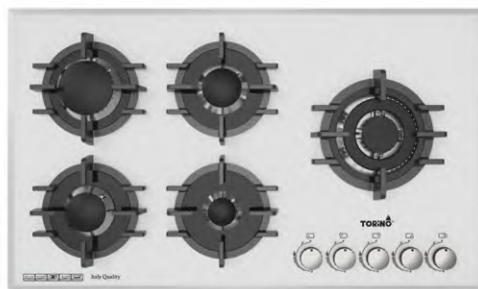

TG 524W   Size | 88 x 52 cm
Gas burner | 5
Color | Tempered White glass