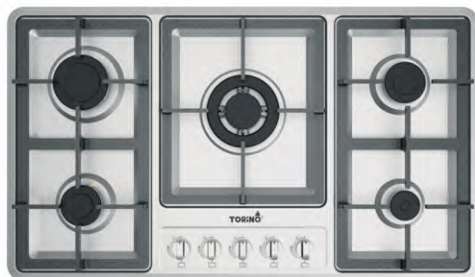

TS 501   Size | 86 x 50 cm
Gas burner | 5
Finishing | Satin
Top panel | 304SS