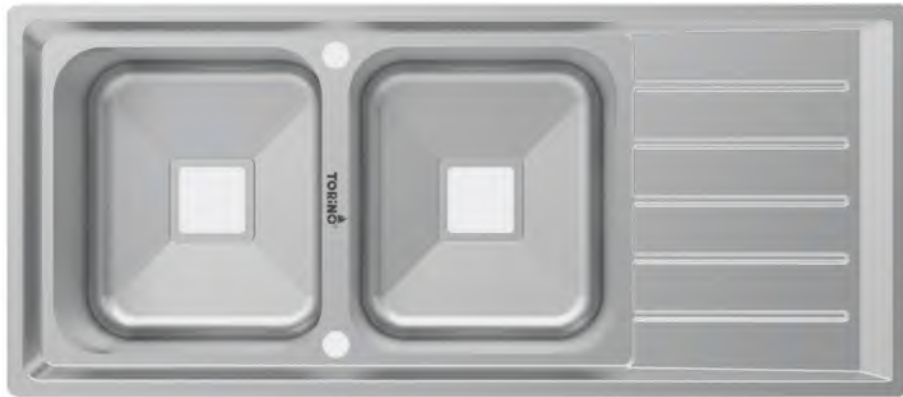

TS - S1

Size	116x 52 cm
Installation	In-side
Surface	Satin
Bowl depth	20 cm

T = 0.8 mm

T = 1 mm