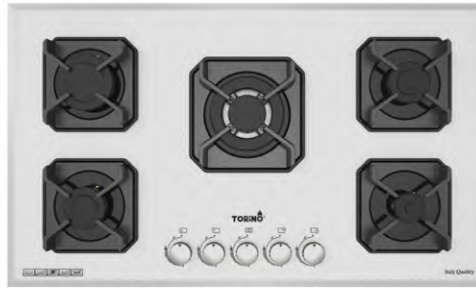

TG 517W Size | 88 x 52 cm
Gas burner | 5
Color | Tempered White glass