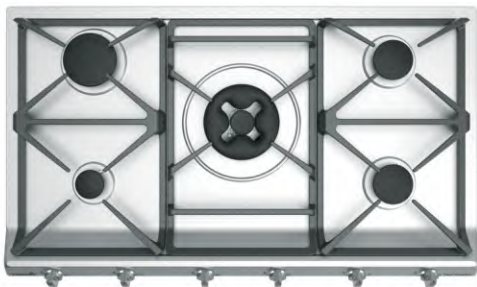

TS 517   Size | 89 x 51 cm
Gas burner | 5
Finishing | Satin
Top panel | 304SS
Burner | Dual Triple ring burner
Safety valve | 6PCS