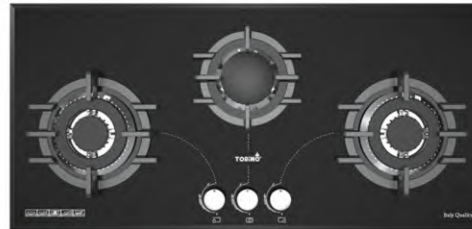

TG 302 Size 88 x 42 cm
Gas burner 3
Color Tempered Black glass
Double Triple ring burner