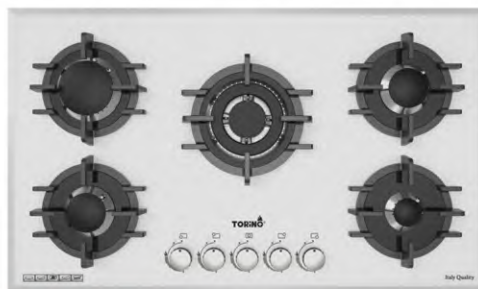

TG 523W   Size | 88 x 52 cm
Gas burner | 5
Color | Tempered White glass