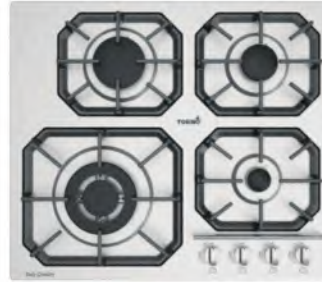

TS 403

Size	60 x 52 cm
Gas burner	4
Finishing	Satin
Top panel	304SS