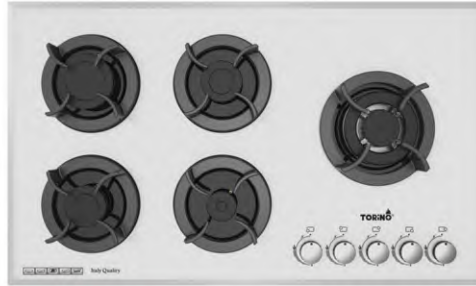

TG 512W Size | 88 x 52 cm
Gas burner | 5
Color | Tempered White glass