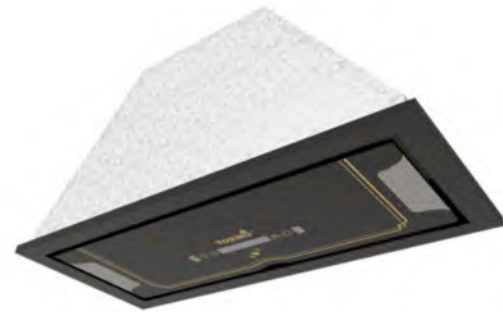

TH 701 TLW

Size 70 cm
Air Suction 950m³/h
Speed 4
Color Tempered White glass
Turbo Motor
Touch & Remote Control
Smd Lamps
Smoke & Heat sensors
Control with hand Motion