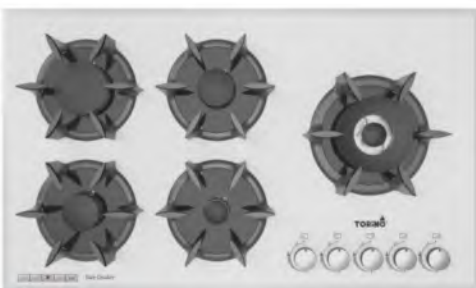

TG 530W Size | 88 x 52 cm
Gas burner | 5
Color | Tempered White glass