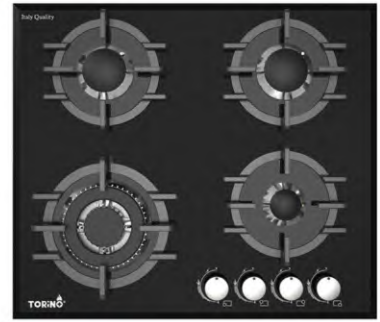

TG 404 Size 62 x 52 cm
Gas burner 4
Color Tempered Black glass