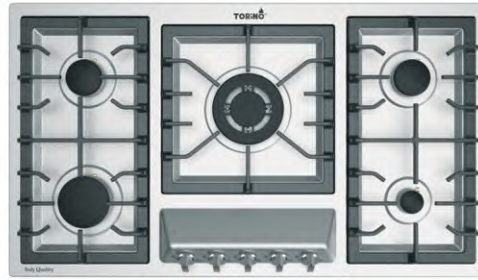

TS 511   Size | 89 x 51 cm
Gas burner | 5
Finishing | Satin
Top panel | 304SS