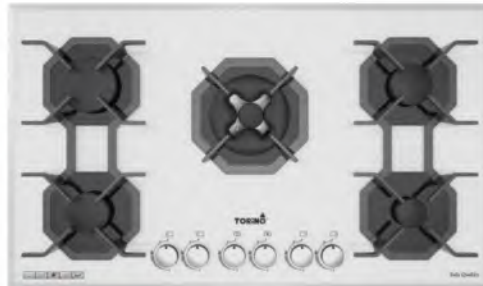

**TG 524W**      Size | 88 x 52 cm  
 Gas burner | 5  
 Color | Tempered White glass

**TG 524ME**      Size | 88 x 52 cm  
 Gas burner | 5  
 Color | Tempered Black glass & Mirror

**Ketrowa**

**TG 525**

Size	88 x 52 cm
Gas burner	5
Color	Tempered Black glass
Burner	Dual Triple ring burner
Safety valve	6PCS