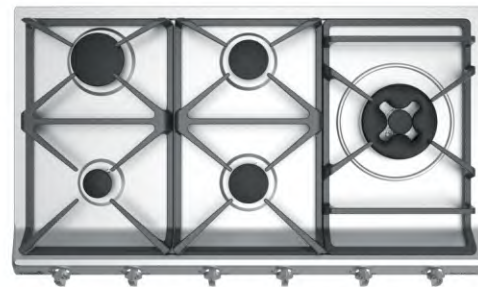

TS 518   Size | 89 x 51 cm
Gas burner | 5
Finishing | Satin
Top panel | 304SS
Burner | Dual Triple ring burner
Safety valve | 6PCS