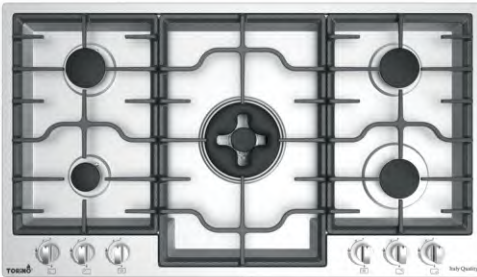

TS 513   Size | 89 x 51 cm
Gas burner | 5
Finishing | Satin
Top panel | 304SS
Burner | Dual Triple ring burner
Safety valve | 6PCS