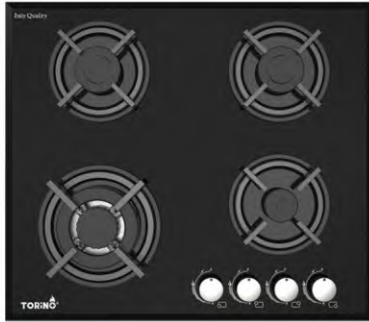

TG 401 Size 62 x 52 cm
Gas burner 4
Color Tempered Black glass