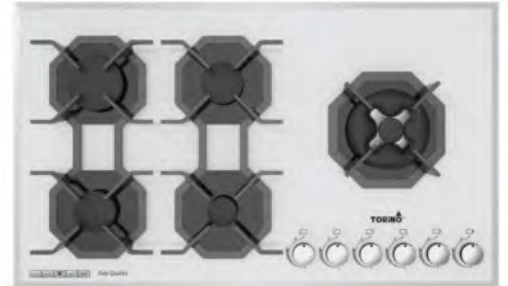

**TG 525W**

Size	88 x 52 cm
Gas burner	5
Color	Tempered White glass
Burner	Dual Triple ring burner
Safety valve	6PCS

**LIVE  
WITH  
QUALITY**

**TG 526**

Size	88 x 52 cm
Gas burner	5
Color	Tempered Black glass
Burner	Dual Triple ring burner
Safety valve	6PCS