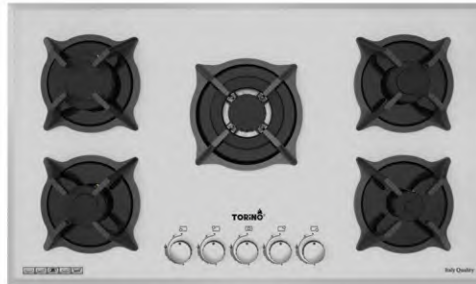

TG 509W Size | 88 x 52 cm
Gas burner | 5
Color | Tempered White glass