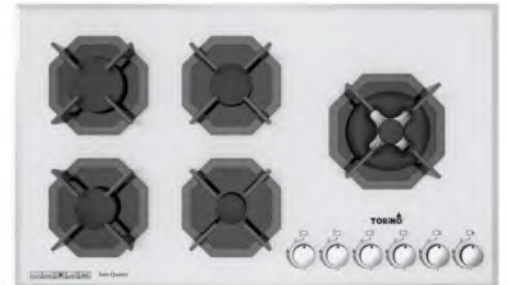

TG 528W

Size	88 x 52 cm
Gas burner	5
Color	Tempered White glass
Burner	Dual Triple ring burner
Safety valve	6PCS