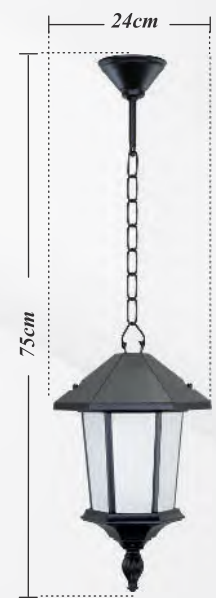

code: 761012

code: 761032

code: 760622

code: 762112 & 972022

code: 761022 & 910772

code: 761022 & 970752

ویکتور

- منبع مصرفی لامپ: E27
- جنس بدنه: آلومینیوم دایکاست
- جنس حباب: پلی کریبات
- درجه حفاظت: IP 44
- پوشش بدنه: رنگ پودری الکترواستاتیک
- توان: 30W
- رنگ بدنه: ■ ■
- ولتاژ ورودی: AC220V/50HZ
- پیچ: استیل

Victor

- Lamp consumption source: E27
- Property of Body: Die-cast aluminum
- Property of bubble: Polycarbonate
- IP degree of Protection: 44
- Body coating: electrostatic power paint
- Power: 30 W
- Color of body: ■ ■
- Input Voltage: AC220V/50HZ
- Screw: Steel

ویکتوریا

- منبع مصرفی لامپ: E27
- جنس بدنه: آلومینیوم دایکاست
- جنس حباب: پلی کریبات
- درجه حفاظت: IP 44
- پوشش بدنه: رنگ پودری الکترواستاتیک
- توان: 30W
- رنگ بدنه: ■ ■
- ولتاژ ورودی: AC220V/50HZ
- پیچ: استیل

Victoria

- Lamp consumption source: E27
- Property of Body: Die-cast aluminum
- Property of bubble: Polycarbonate
- IP degree of Protection: 44
- Body coating: electrostatic power paint
- Power: 30 W
- Color of body: ■ ■
- Input Voltage: AC220V/50HZ
- Screw: Steel

code: 821022 & 970752

code: 811022 & 910772

code: 752312 & 972022

code: 751012

code: 811032

code: 820622