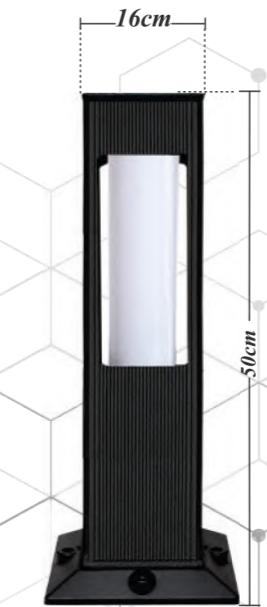

code: 200502