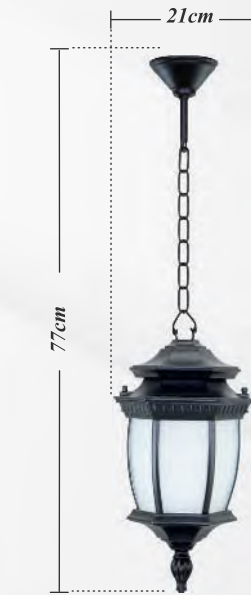

code: 801012

code: 801032

code: 800412

code: 802212 & 972022

code: 801022 & 910772

code: 801022 & 970752

معبد رابو کمرباریک

- منبع مصرفی لامپ: E27
- جنس بدنه: آلومینیوم دایکاست
- جنس حباب: پلی کریبات
- درجه حفاظت: IP 44
- پوشش بدنه: رنگ پودری الکترواستاتیک
- توان: 30W
- رنگ بدنه: ■ ■
- ولتاژ ورودی: AC220V/50HZ
- پیچ: استیل

Slim Rabo's Temple

- Lamp consumption source: E27
- Property of Body: Die-cast aluminum
- Property of bubble: Polycarbonate
- IP degree of Protection: 44
- Body coating: electrostatic power paint
- Power: 30 W
- Color of body: ■ ■
- Input Voltage: AC220V/50HZ
- Screw: Steel

معبد رابو خمیره ای

- منبع مصرفی لامپ: E27
- جنس بدنه: آلومینیوم دایکاست
- جنس حباب: پلی کریبات
- درجه حفاظت: IP 44
- پوشش بدنه: رنگ پودری الکترواستاتیک
- توان: 30W
- رنگ بدنه: ■ ■
- ولتاژ ورودی: AC220V/50HZ
- پیچ: استیل

Vase Rabo's Temple

- Lamp consumption source: E27
- Property of Body: Die-cast aluminum
- Property of bubble: Polycarbonate
- IP degree of Protection: 44
- Body coating: electrostatic power paint
- Power: 30 W
- Color of body: ■ ■
- Input Voltage: AC220V/50HZ
- Screw: Steel

code: 791022 & 970752

code: 791022 & 910772

code: 792412 & 972022

code: 791012

code: 791032

code: 790512