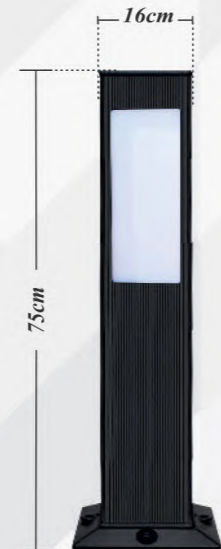

code: 240752