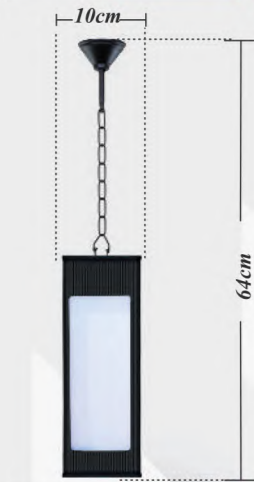

AISAN

- Lamp consumption source: E27
- Property of Body: Die-cast aluminum
- Property of bubble: Polycarbonate
- IP degree of Protection: 53
- Body coating: electrostatic power paint
- Power: 30 W
- Color of body: ■
- Input Voltage: AC220V/50HZ
- Screw: Steel