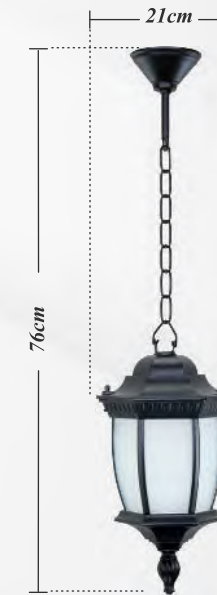

code: 771012