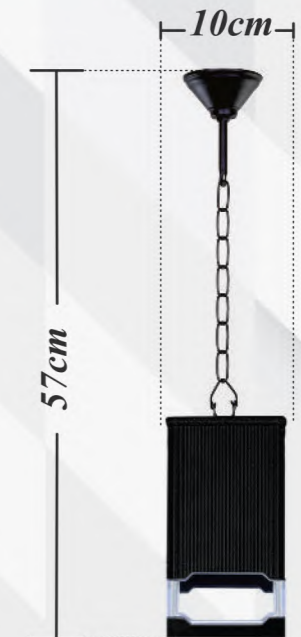

Nikka

- Lamp consumption source: module & Lamp
- Property of Body: Die-cast aluminum
- Property of bubble: Polycarbonate
- IP degree of Protection: 53
- Body coating: electrostatic power paint
- Power: 24 W
- Color of body: ■
- Input Voltage: AC220V/50HZ
- Screw: Steel