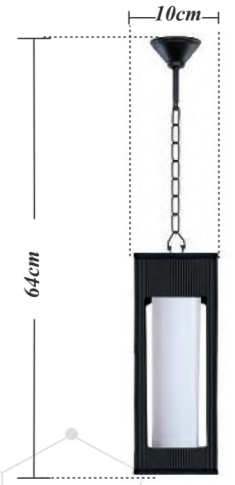

code: 200322