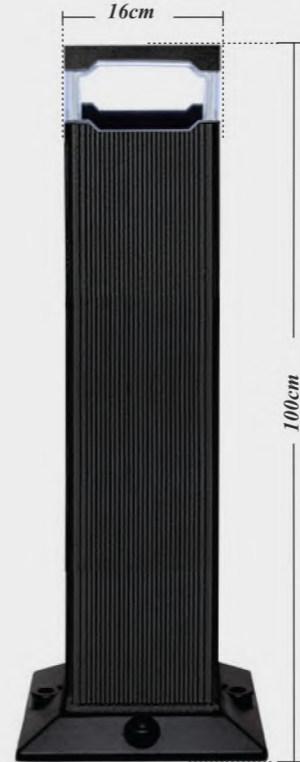

code: 231001