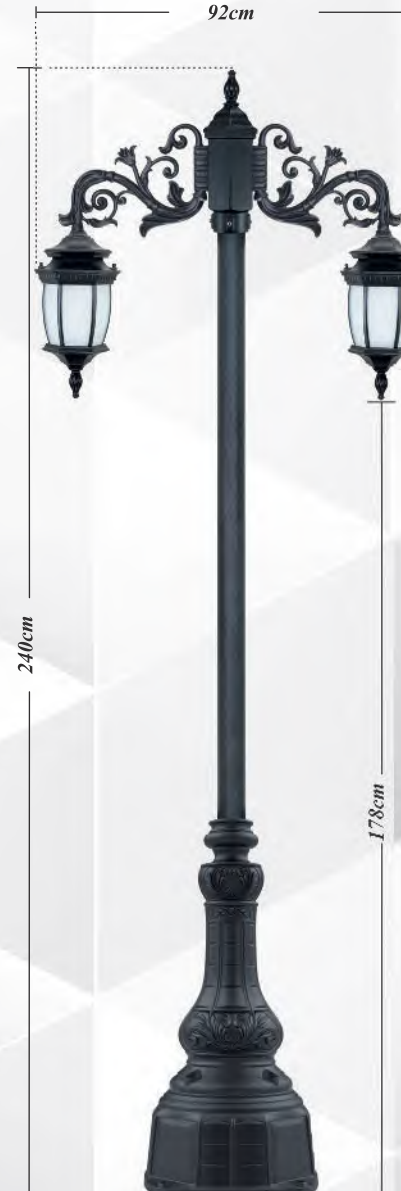

code: 792412 & 972022