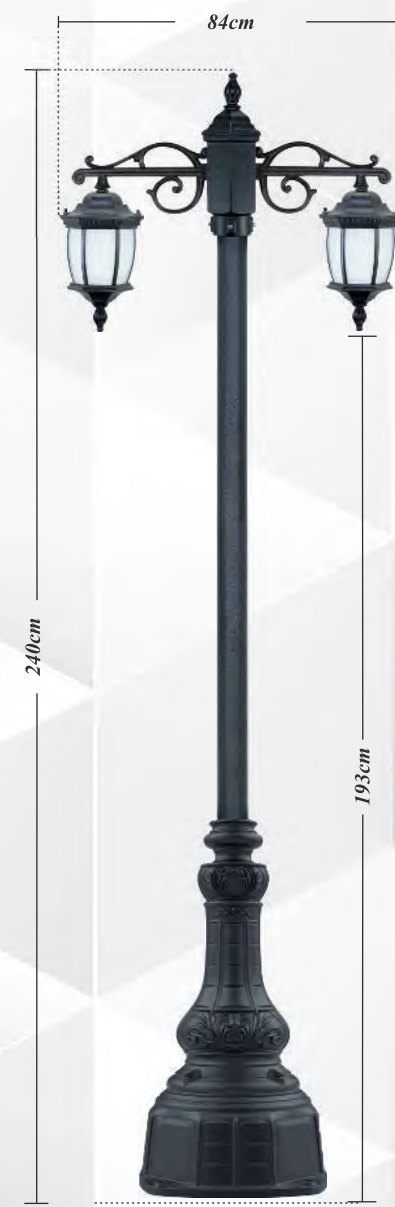

code: 772712 & 972022

code: 771022 & 970752

code: 771022 & 910772